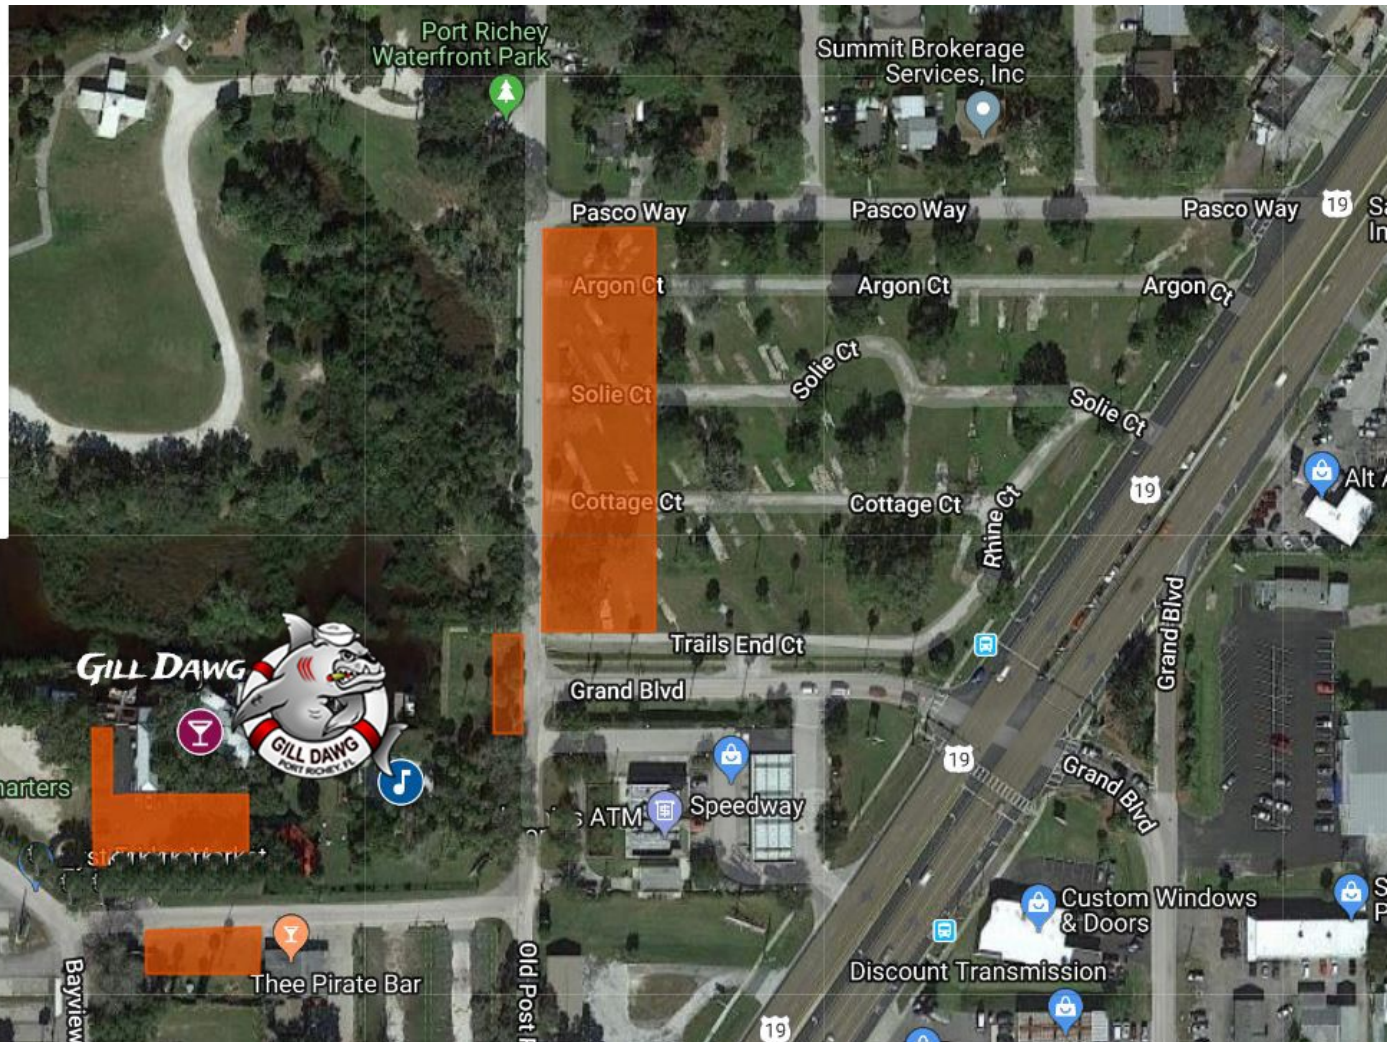

GILL DAWG PARKING

Parking

Parking

Parking

Parking

Gill Dawg Tiki Bar

Wayne's World Entertainment...

Event Parking at Gill Dawg - 5419 Treadway Dr, Port Richey, FL

Parking in the area can be a challenge and we recommend you take extra time to find parking before a show.

- Music events at Gill Dawg take place rain or shine. Gill Dawg may delay the start, interrupt or even cancel a concert due to extreme weather. Refunds are not given due to bad weather unless a concert is cancelled in its entirety, with no replacement performance scheduled.
- If Gill Dawg or the performer cancels an event, we will refund your ticket purchase within 72 hrs. of the event.
- This is an open-air venue with a large area of seating on open lawn.
- Seating is general admission, and is first-come, first served.
- Due to our all grass venue, we recommend you wear comfortable shoes.
- You may bring your own chairs.
- Carry-in food or beverages are not allowed.
- Coolers are not allowed.